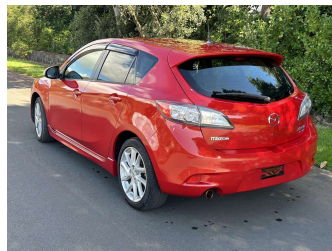

2011 Mazda Axela

Purchase Price **\$8,999**

Includes GST
Excludes on-road costs of \$350

Finance may be available on this vehicle. Ask one of our friendly staff for more information.

Gain peace of mind with Mechanical Breakdown Insurance. **Ask us how.**

Top features

None Listed

Body Style
Hatchback

Odometer
133,592

Engine
1997 cc, Petrol

Fuel Type
Petrol

Transmission
Automatic

Wheels
-