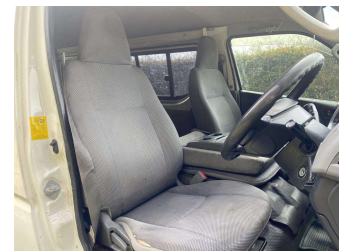

2008 Toyota Hiace Regius ACE

Purchase Price **\$13,499**
Includes GST, Registration & Licensing

Finance may be available on this vehicle. Ask one of our friendly staff for more information.

Gain peace of mind with Mechanical Breakdown Insurance. **Ask us how.**