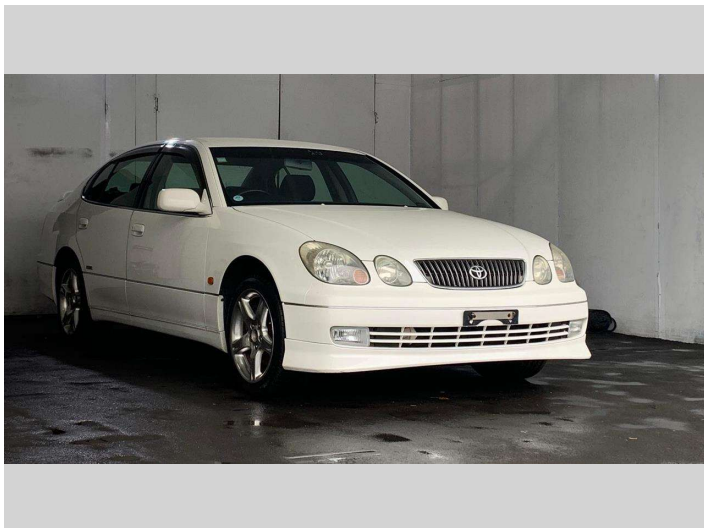

2001 Toyota ARISTO S300 Vertex Edition

Purchase Price

\$12,999

Includes GST
Excludes on-road costs of \$895

Note: A Clean Car fee/rebate does not apply to this vehicle

Finance may be available on this vehicle. Ask one of our friendly staff for more information.

Gain peace of mind with Mechanical Breakdown Insurance. **Ask us how.**

Top features

None Listed

Body Style

5 door, Sedan

Odometer

74,600 km

Engine

3000 cc

Fuel Type

Petrol

Transmission

Automatic

Wheels

-

VIN

White

History

-

Seats

5 seats

CO2 Emissions

★☆☆☆☆

277 grams/km