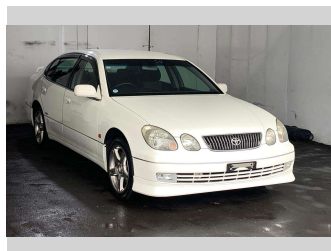

2001 Toyota ARISTO S300 Vertex Edition

Purchase Price

\$12,999

Includes GST
Excludes on-road costs of \$895

Note: A Clean Car fee/rebate does not apply to this vehicle

Finance may be available on this vehicle. Ask one of our friendly staff for more information.

Gain peace of mind with Mechanical Breakdown Insurance. **Ask us how.**

Top features

None Listed

Body Style

5 door, Sedan

Odometer

74,600 km

Engine

3000 cc

Fuel Type

Petrol

Transmission

Automatic

Wheels

-

VIN