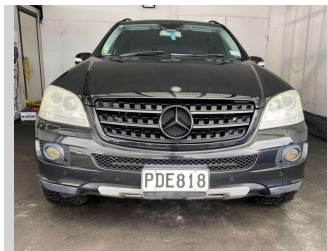

2007 Mercedes-Benz ML 350 4matic sport

Purchase Price

\$8,999

Includes GST
Excludes on-road costs of \$350

Finance may be available on this vehicle. Ask one of our friendly staff for more information.

Gain peace of mind with Mechanical Breakdown Insurance. **Ask us how.**

Top features

» Alloys

Body Style

SUV / 4x4

Odometer

142,087 km

Engine

3500 cc, Gasoline

Fuel Type

Petrol

Transmission

Automatic

Wheels

-

VIN

WDC1641862A289222