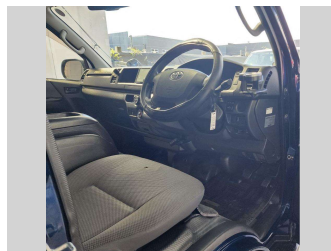

2014 Toyota Hiace 10 Seater Mini Bus

Purchase Price

\$21,999

Includes GST
Excludes on-road costs of \$500

Finance may be available on this vehicle. Ask one of our friendly staff for more information.

Gain peace of mind with Mechanical Breakdown Insurance. **Ask us how.**

Top features

None Listed

Body Style
Van

Odometer
218,928 km

Engine
27000 cc

Fuel Type
Petrol

Transmission
Automatic

Wheels
-