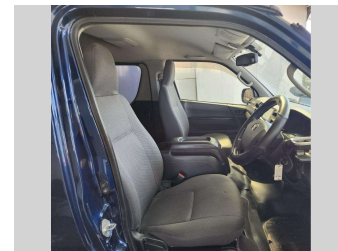

2014 Toyota Hiace 10 Seater Mini Bus

Purchase Price

\$21,999

Includes GST
Excludes on-road costs of \$500

Finance may be available on this vehicle. Ask one of our friendly staff for more information.

Gain peace of mind with Mechanical Breakdown Insurance. **Ask us how.**