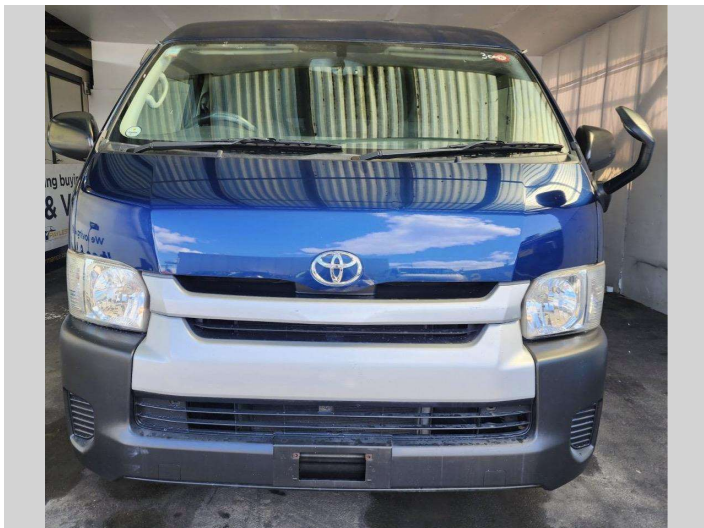

2014 Toyota Hiace 10 Seater Mini Bus

Purchase Price

\$21,999

Includes GST
Excludes on-road costs of \$500

Finance may be available on this vehicle. Ask one of our friendly staff for more information.

Gain peace of mind with Mechanical Breakdown Insurance. **Ask us how.**

Top features

None Listed

Body Style
Van

Odometer
218,928 km

Engine
27000 cc

Fuel Type
Petrol

Transmission
Automatic

Wheels
-